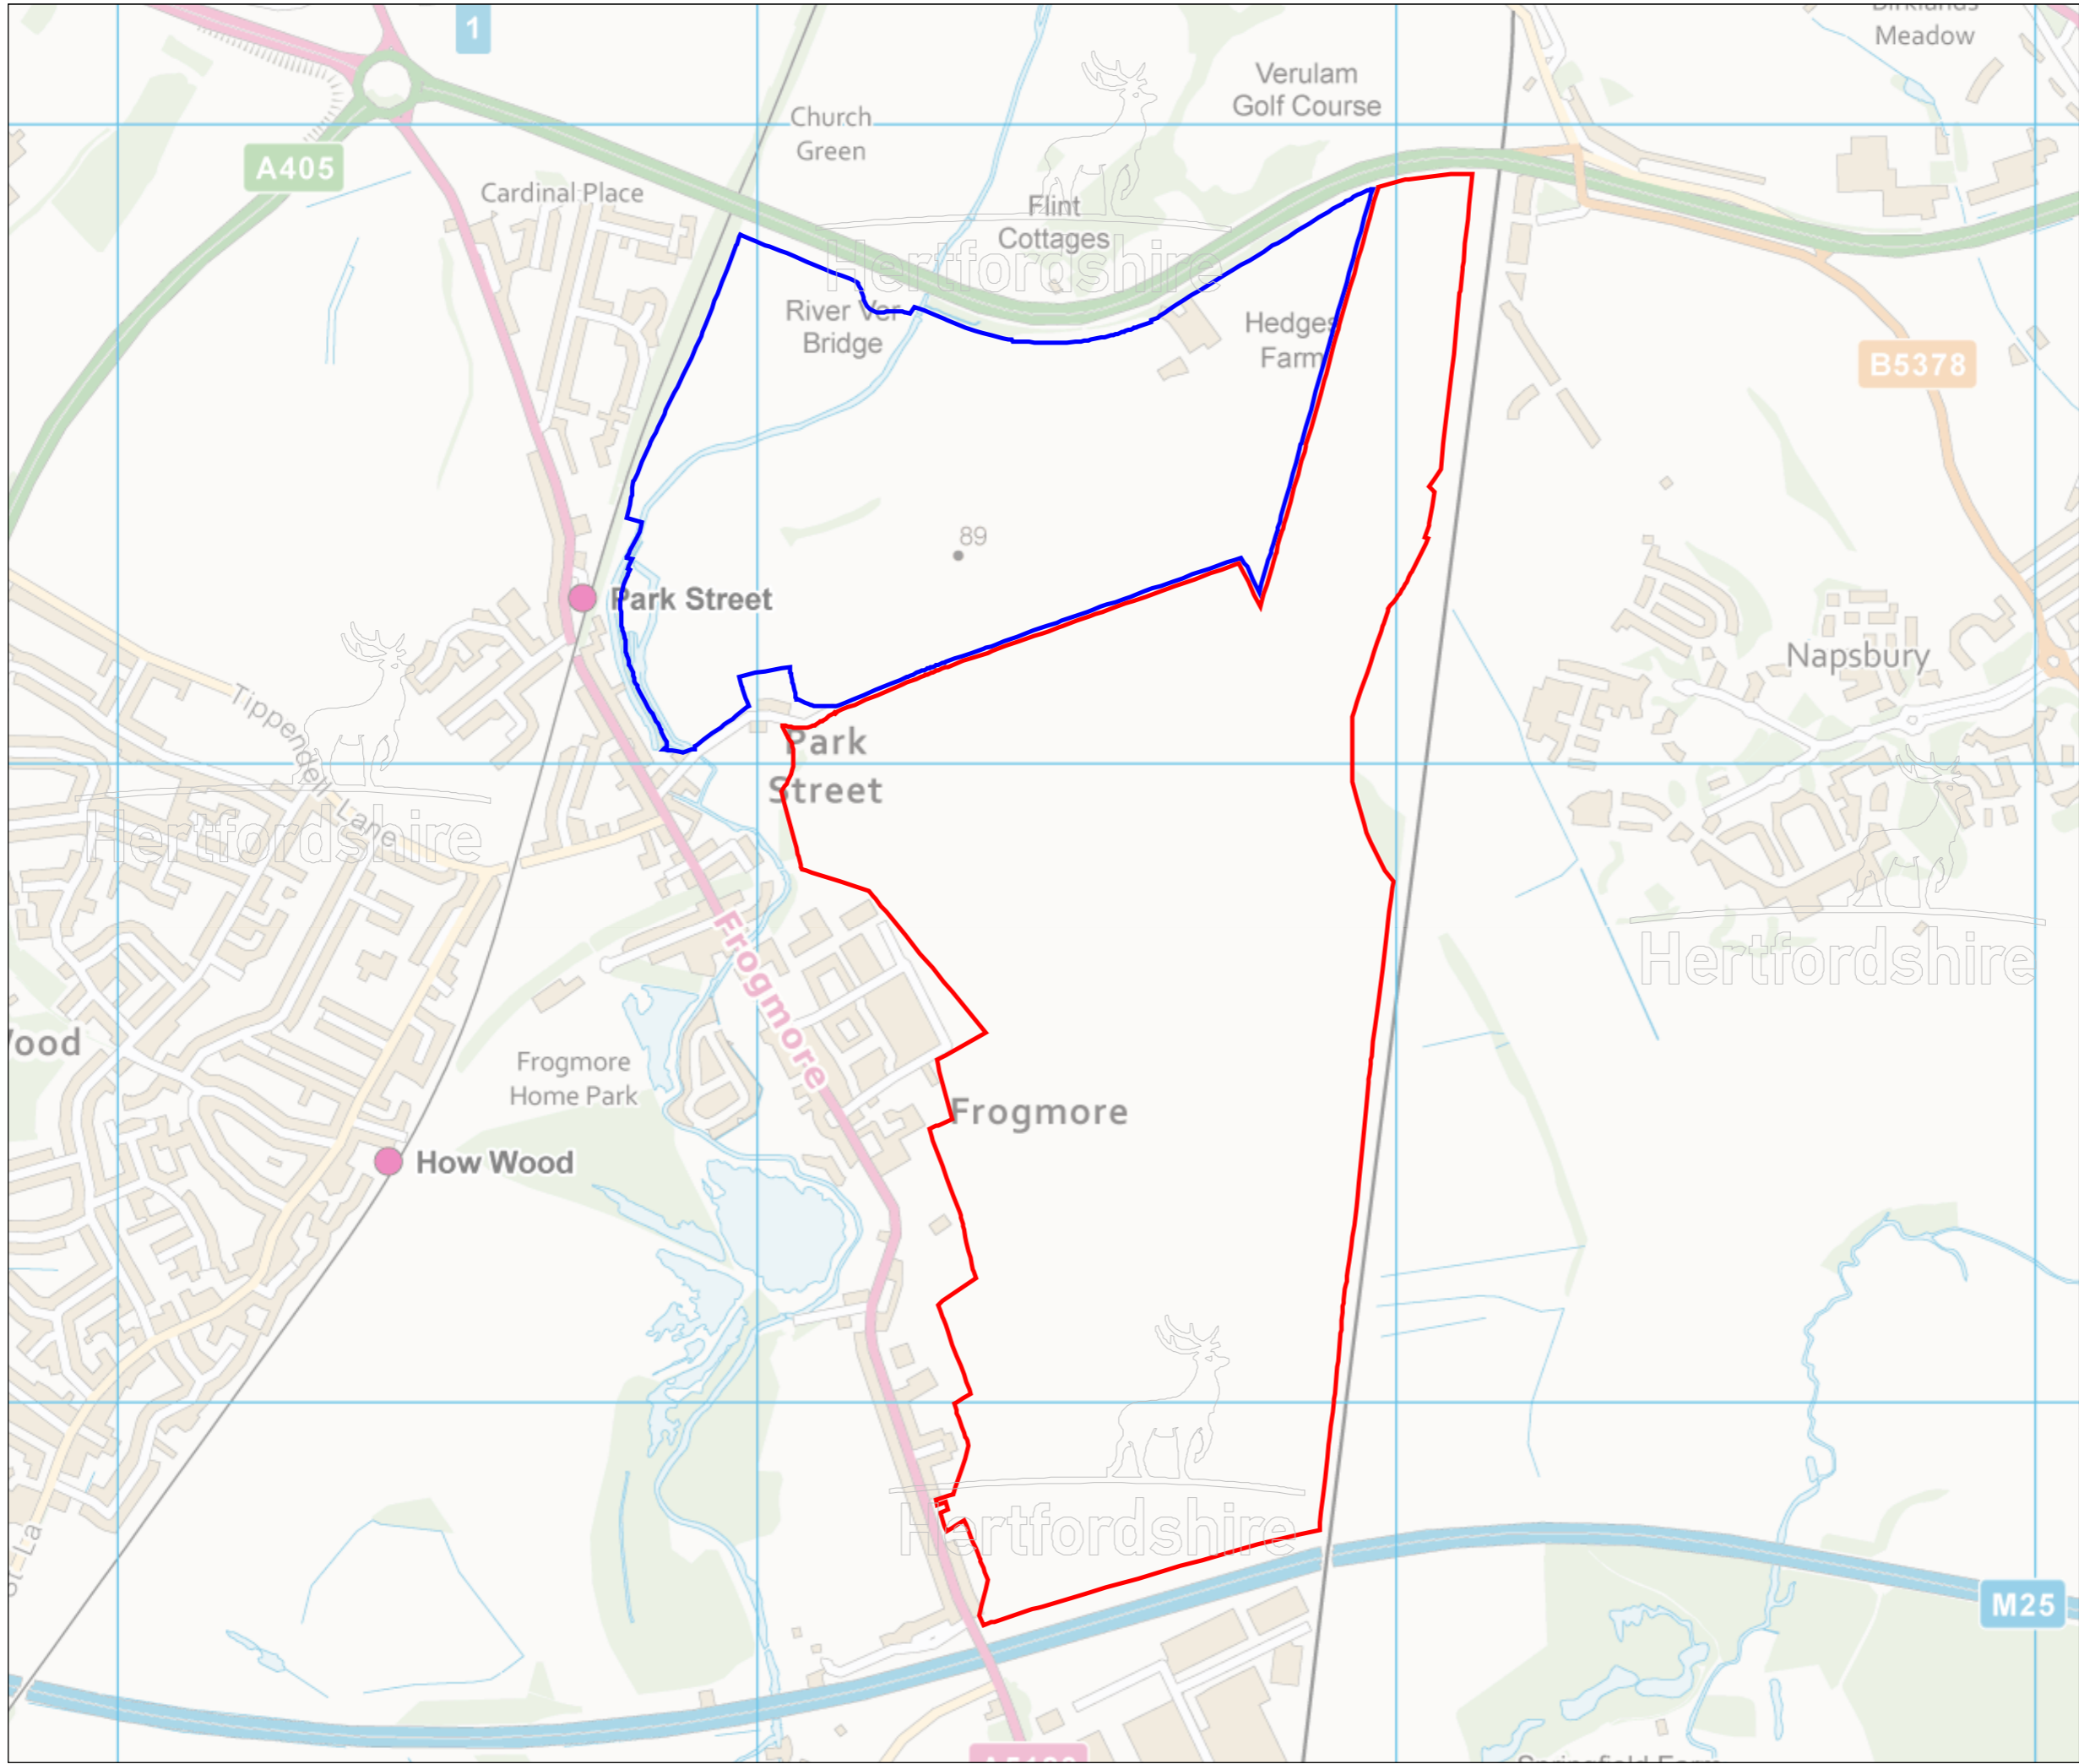

- Hertfordshire CC
- Gorehambury Estate

Resources
Hertfordshire County Council
County Hall
Hertford SG13 8DQ

PROJECT
Former Radlett Airfield

DRAWING TITLE
Location Plan

DRAWN	J. Nunn
CHECKED	
DATE	26/01/2018
SCALE	1:10000 @ A3
PLAN NO.	HP 2959
	REVISION